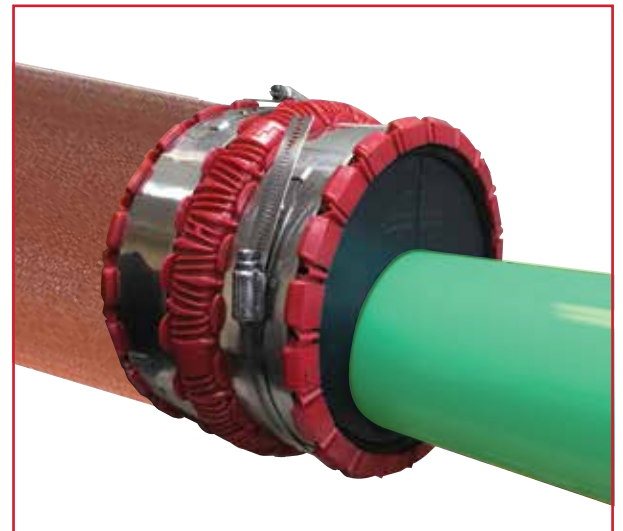

MAX Eccentric Bushing

The **MAX Eccentric Bushing** facilitates pipe transition between 6" pipe to 4" plastic pipe.

**EPDM
Rubber
Bushing**

Aligns the inside diameters of the two pipes to create an **obstruction free flow.**

Continuous Flowline! No Steps!

* **MAXADAPTOR®
6" or 6" Oversize Coupling**

* **MAX 6 x 4
Eccentric Bushing**

DESCRIPTION	PART NUMBER	MAXADAPTOR® COUPLING RANGE	SMALLER PIPE O.D. RANGE
6 x 4 Eccentric Bushing	19500	6.27" - 8.10"	4.21" - 4.50"

* For use with the MAXADAPTOR® 6 or 6 Oversize Coupling. Coupling sold separately.